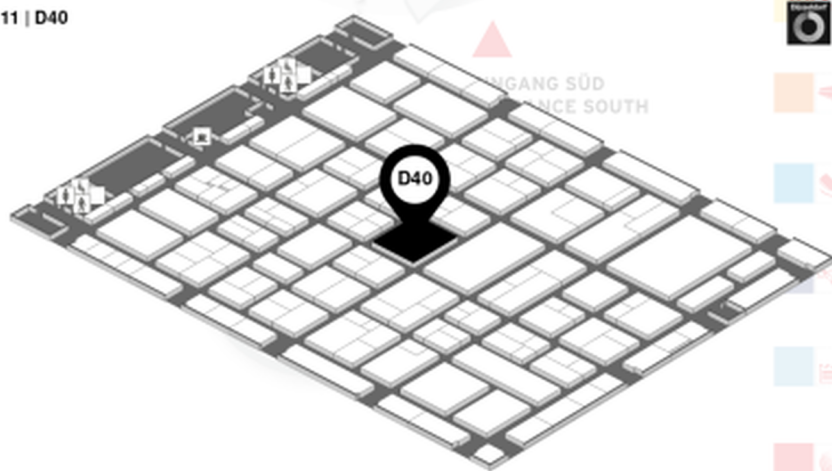

P1 P2

EINGANG NORD
ENTRANCE NORTH

join the best:
15-19 April 2024

New: Plastic
Tubes & Pipes Area
in Hall 1

Neu: Plastic
Tubes & Pipes Area
in Halle 1

EUROLLS INDUSTRIAL S.P.A.

Hall 11 | D40

EINGANG SÜD
ENTRANCE SOUTH

wire Tube Düsseldorf
Halls Hallen 1, 3, 4
Pipe Accessories
Anschlußzubehör

Halls Hallen 1, 3, 4
Tube Manufacturing and Distribution
Rohrhandel, Rohrherstellung

Halls Hallen 4, 5, 6
Bending and Forming Technology
Umformtechnik, Rohrhandel, Rohrherstellung